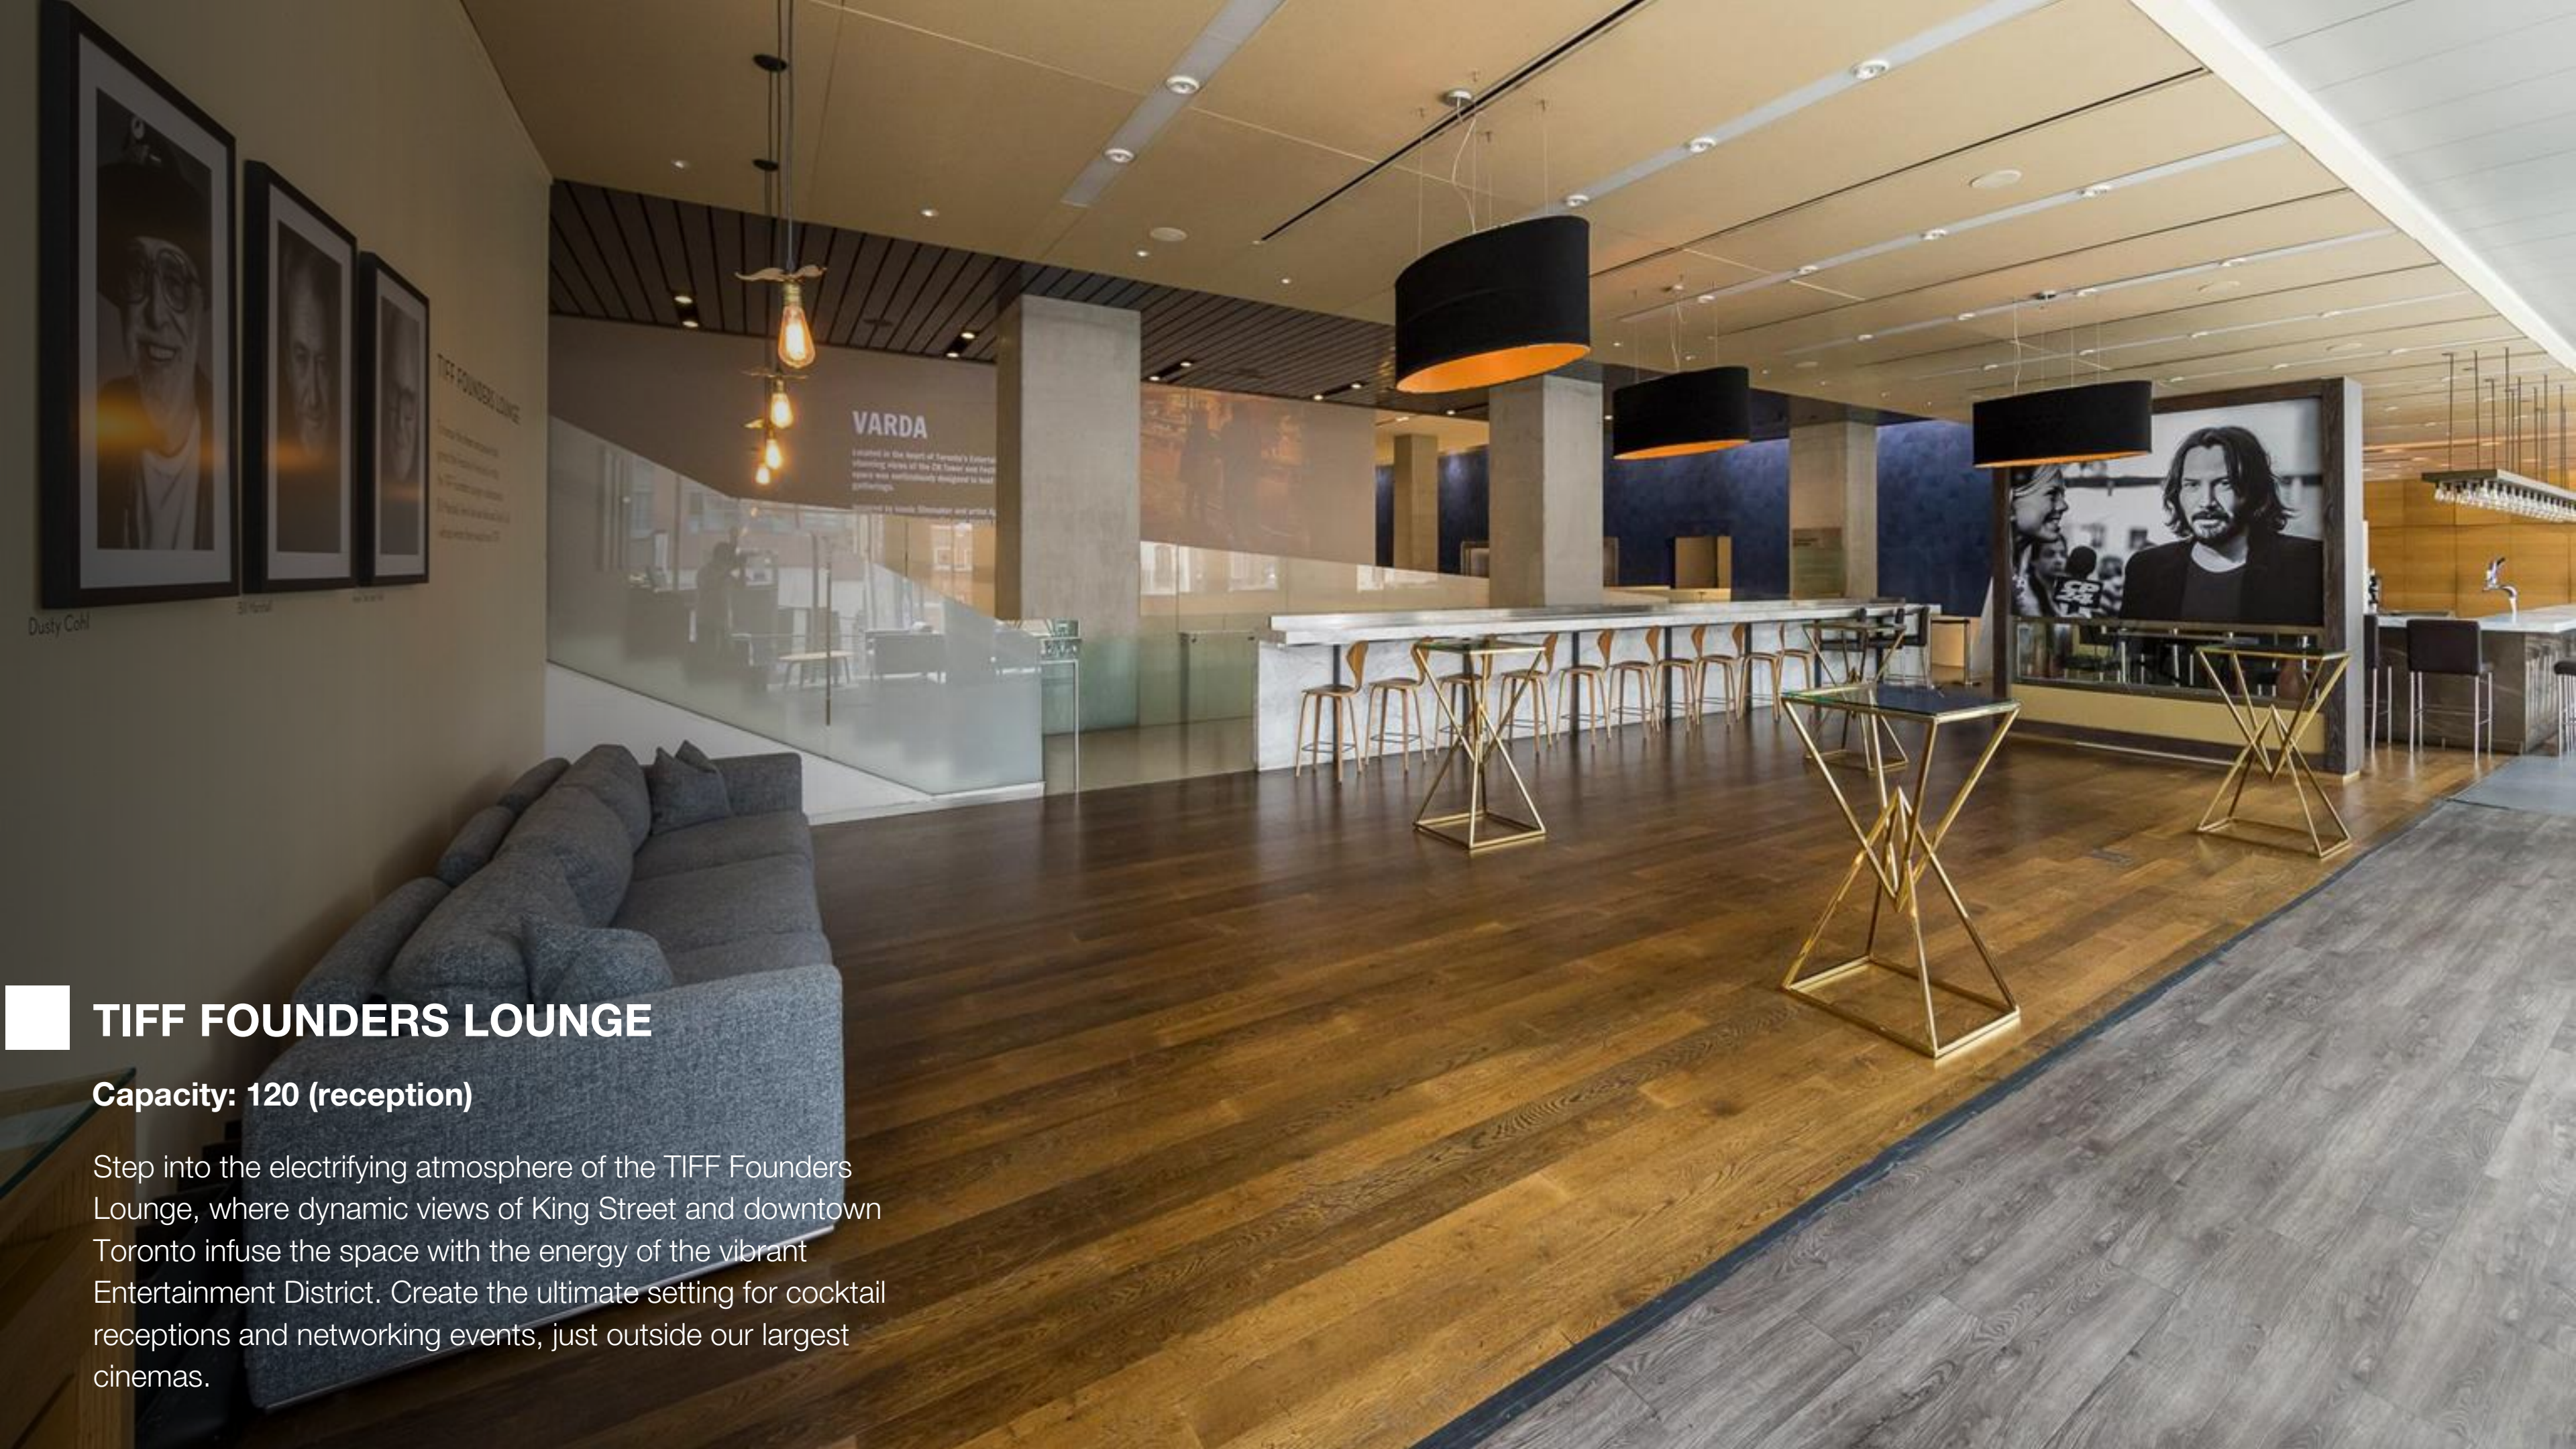

TIFF FOUNDERS LOUNGE

Capacity: 120 (reception)

Step into the electrifying atmosphere of the TIFF Founders Lounge, where dynamic views of King Street and downtown Toronto infuse the space with the energy of the vibrant Entertainment District. Create the ultimate setting for cocktail receptions and networking events, just outside our largest cinemas.