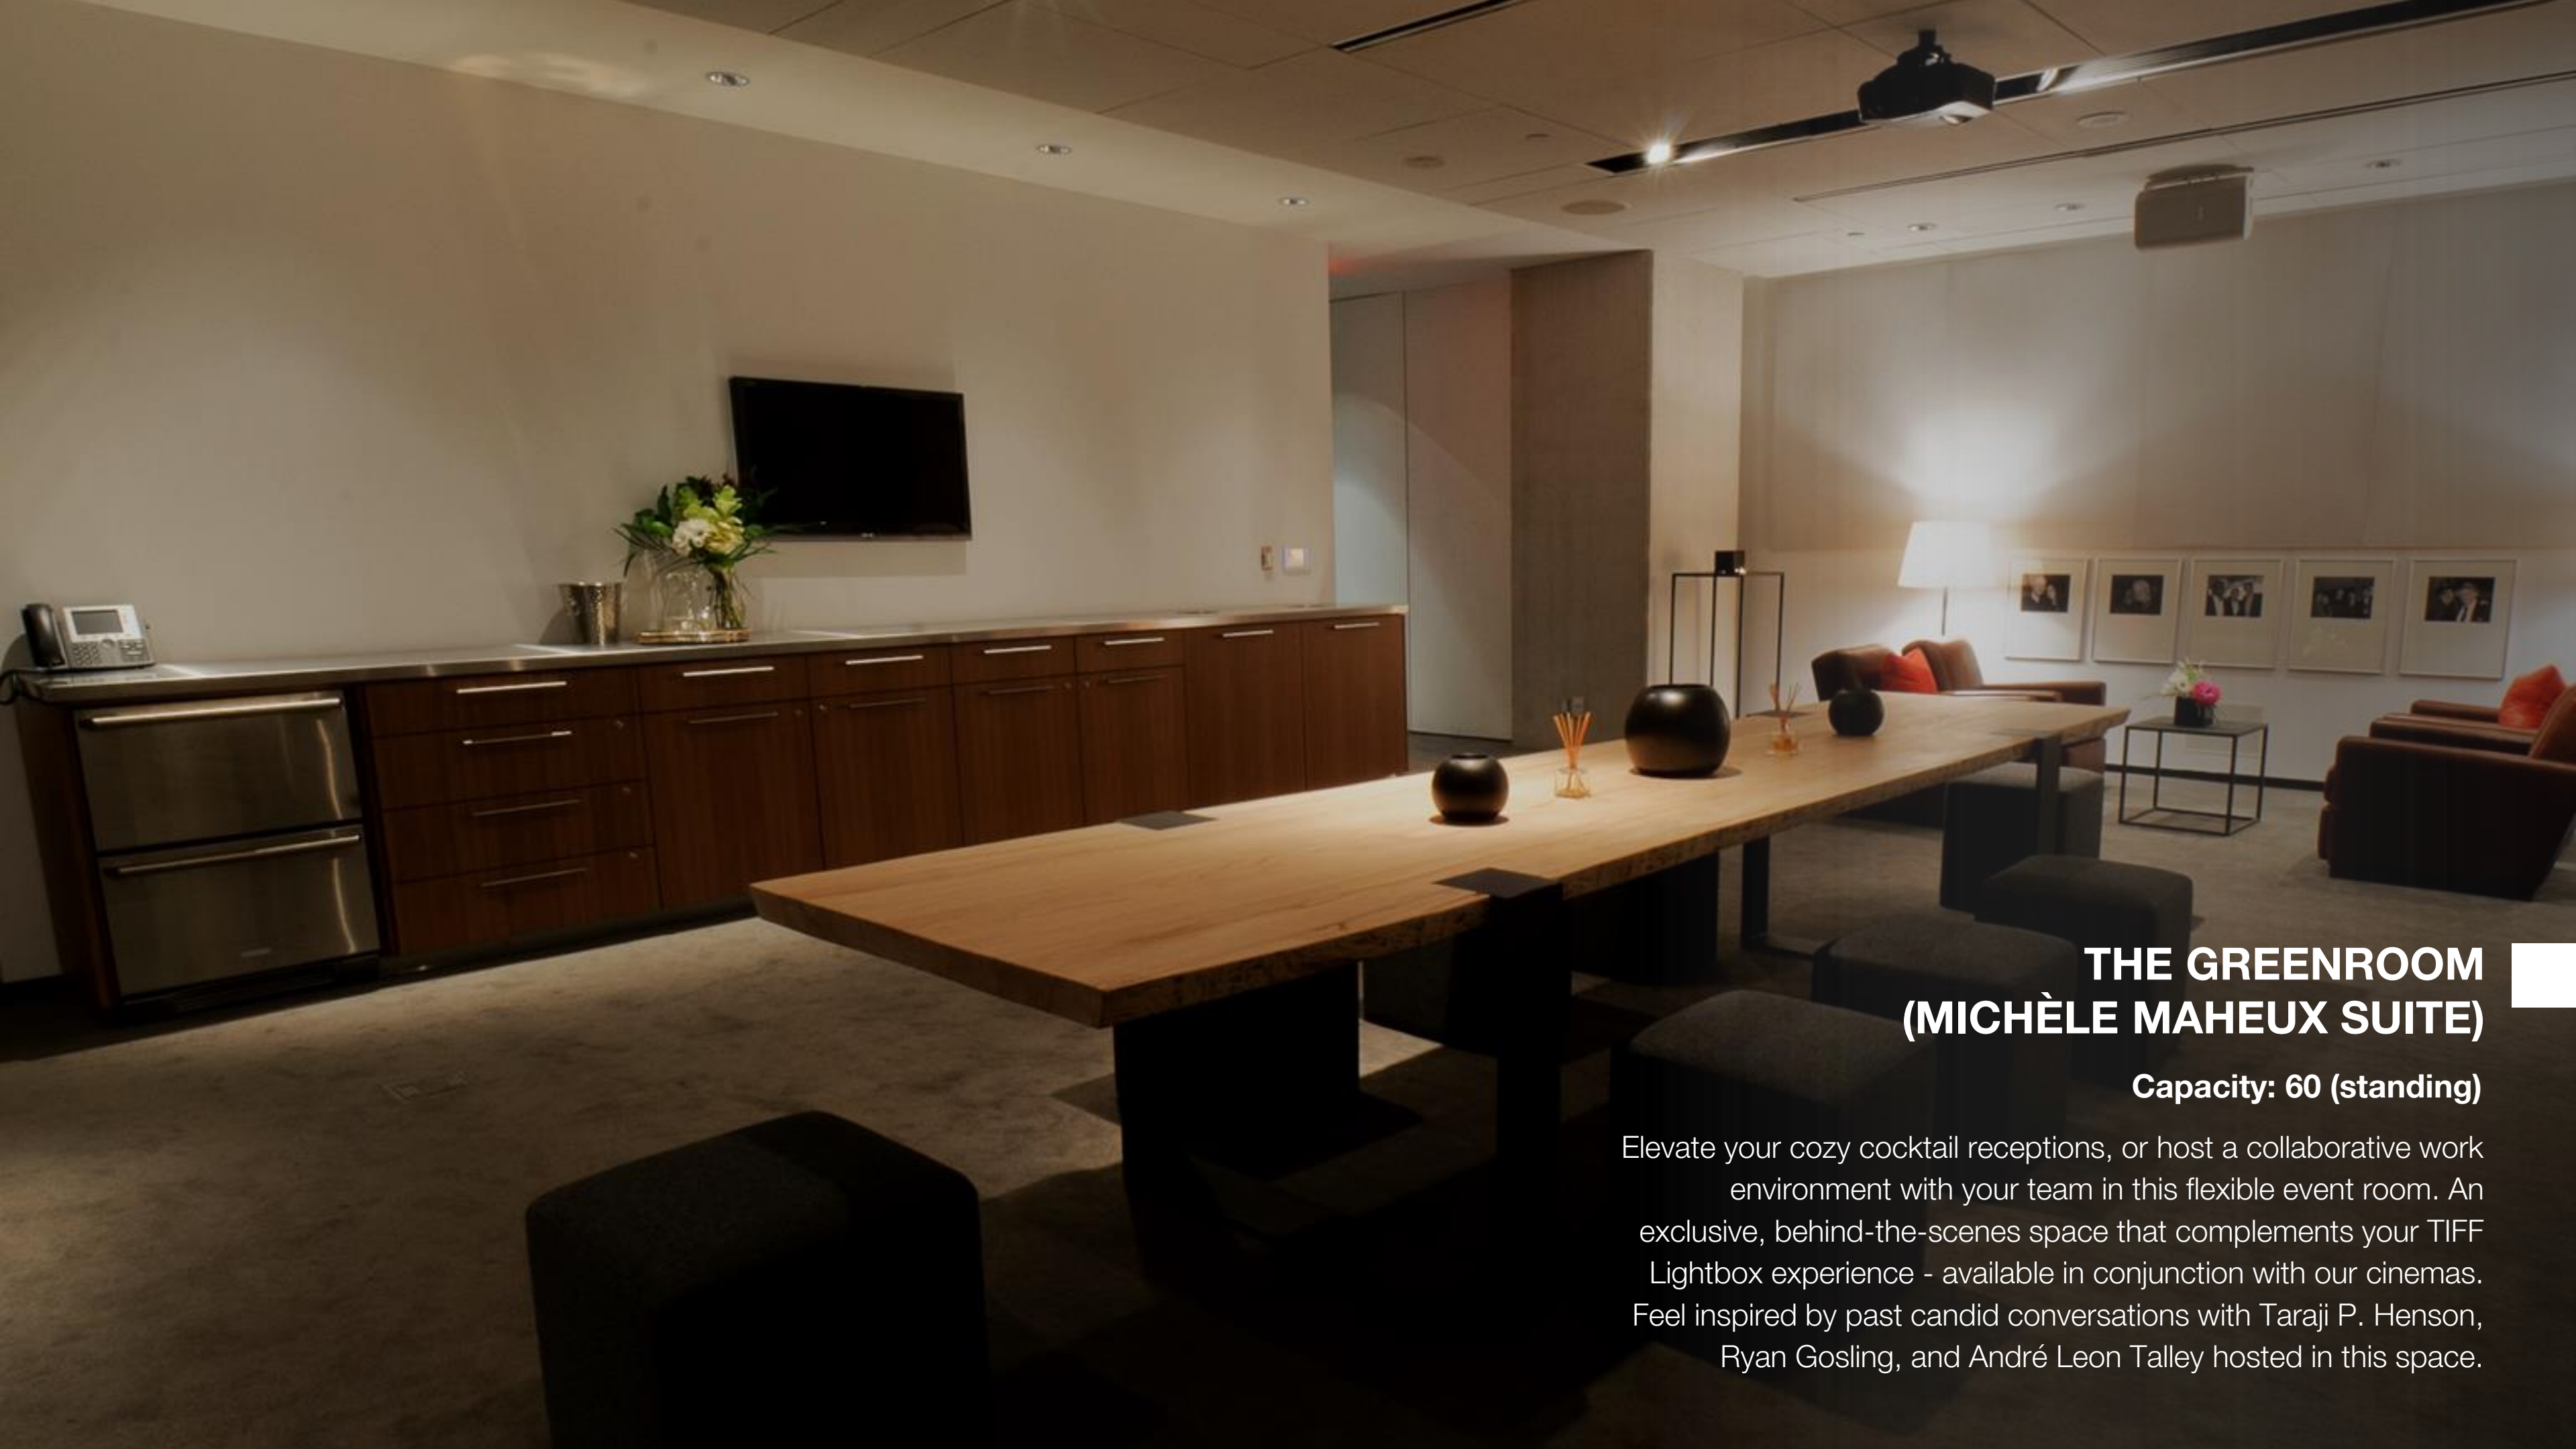

THE GREENROOM (MICHÈLE MAHEUX SUITE)

Capacity: 60 (standing)

Elevate your cozy cocktail receptions, or host a collaborative work environment with your team in this flexible event room. An exclusive, behind-the-scenes space that complements your TIFF Lightbox experience - available in conjunction with our cinemas. Feel inspired by past candid conversations with Taraji P. Henson, Ryan Gosling, and André Leon Talley hosted in this space.